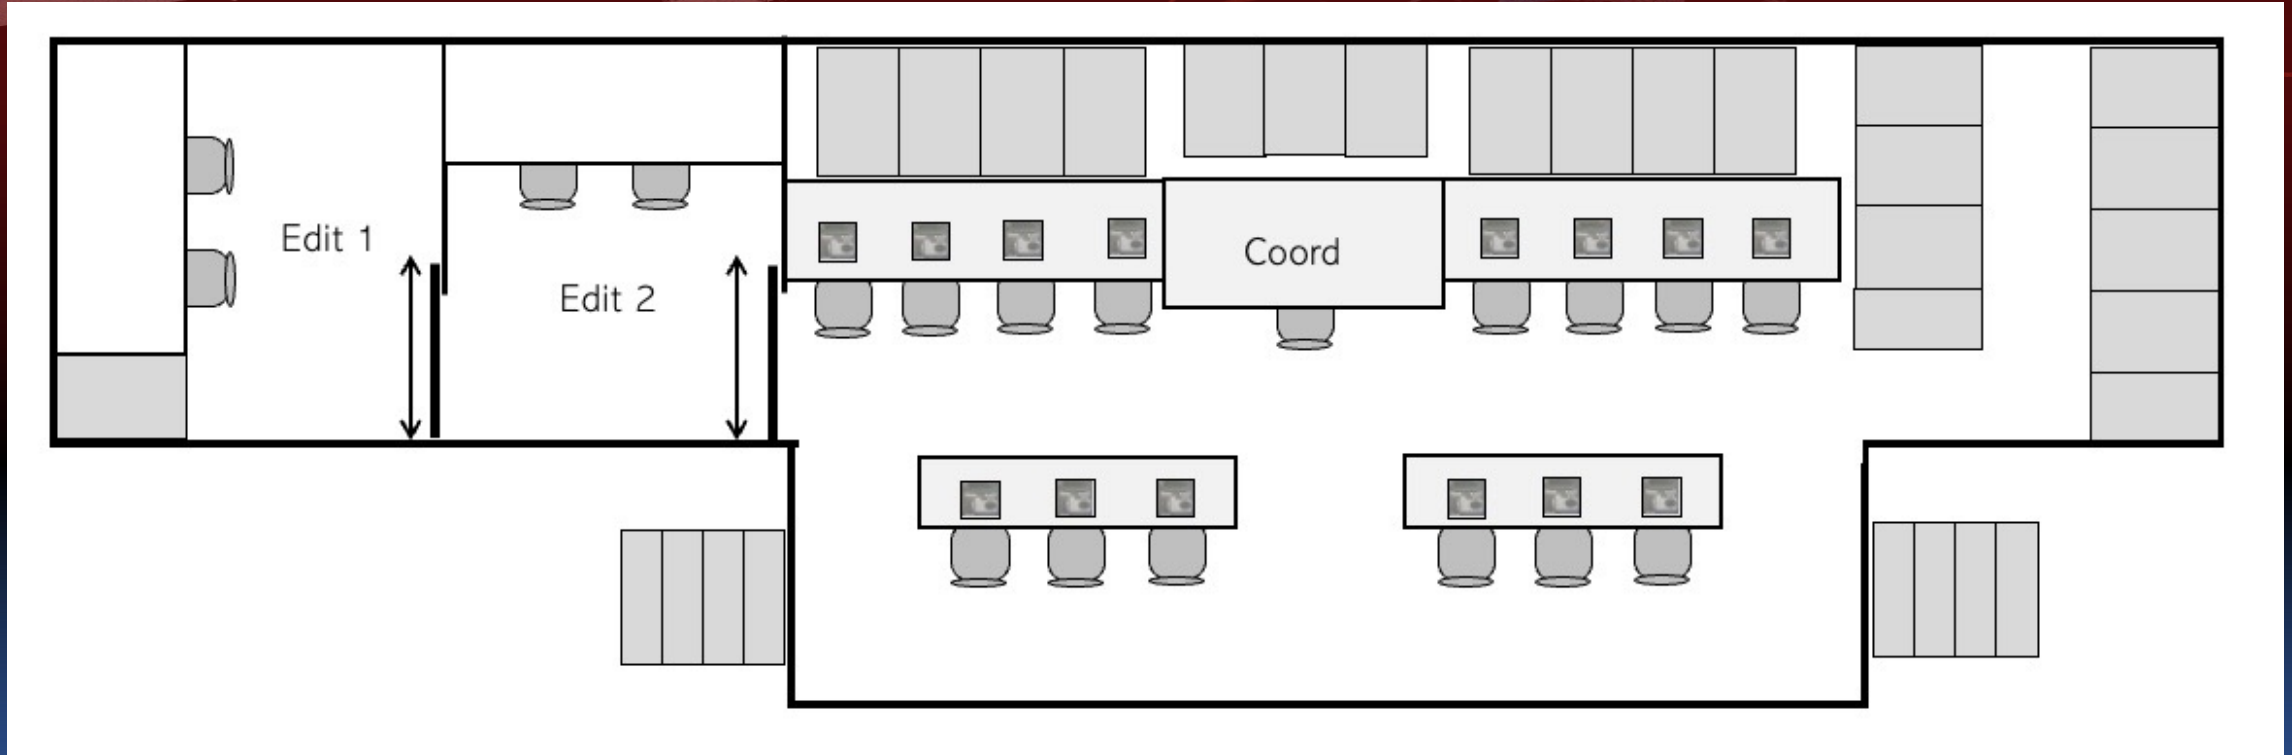

Cloudbass VT3 - Standard Operational Layout