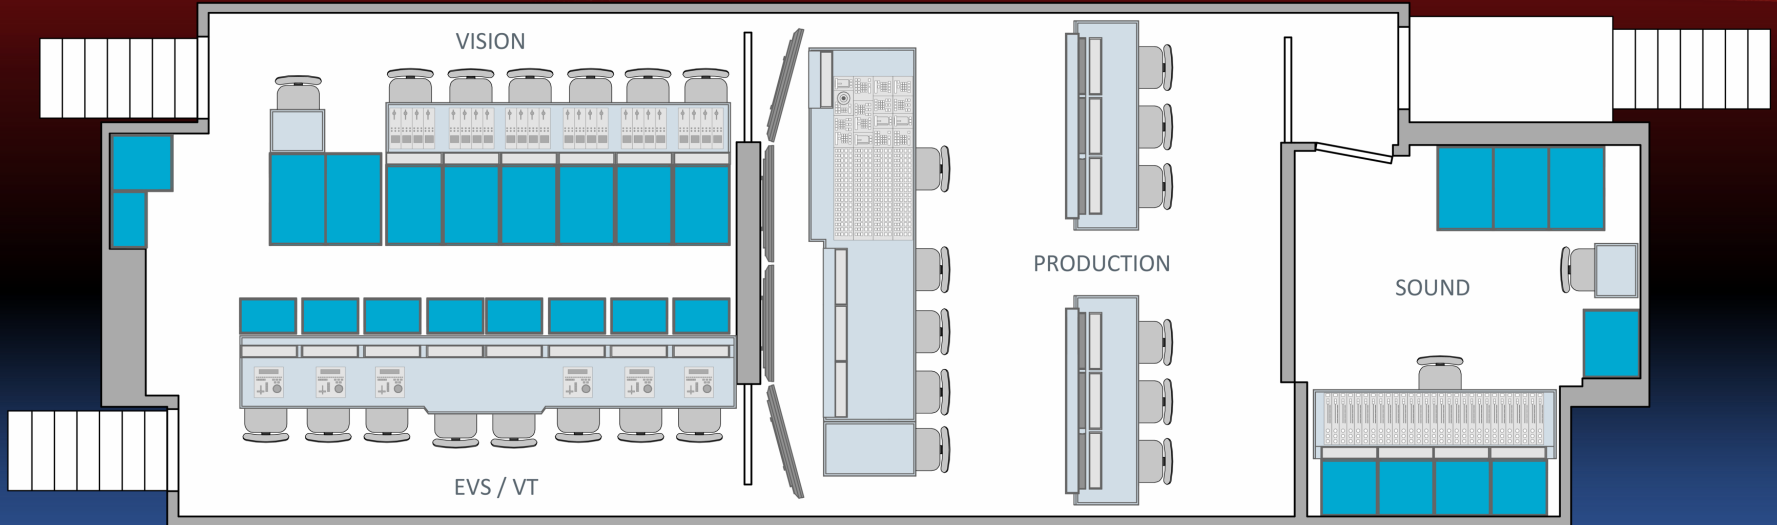

Cloudbass OB19 - Standard Operational Layout

Cloudbass OB19 - Main Production

cloudbass
outside broadcast

Cloudbass OB19 - Sound Control Room

Cloudbass OB19 - Truck Specifications

Audio Console: Calrec Sigma 56 Fader – Fully loaded
Optocore Fibre System

Communications: Riedel Artist 128 Communications System.
Riedel Bolero Available
4x UHF Base Stations

Routing: Snell Sirius HD Router.

Signal Conversion: Axon & Evertz

Vision Mixer: 80 Input Sony MVS 7000X
4x ME Bank Surface.

Racking & Cameras: 46x Racks Positions for 24 Cameras,
JVC Grade 1 Racking Monitors
Tektronix Scopes

Monitor Stack: Vutrix 24" Quads

Cloudbass OB19 - Truck Dimensions