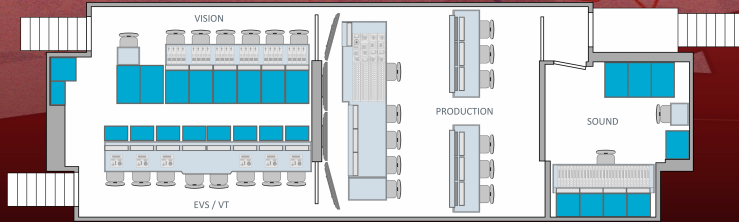

Cloudbass OB19 - Standard Operational Layout

Cloudbass OB19 - Main Production

cloudbass
outside broadcast

Cloudbass OB19 - Sound Control Room

Cloudbass OB19 - Truck Specifications

Audio Console: Calrec Sigma 56 Fader – Fully loaded
Optocore Fibre System

Communications: Riedel Artist 128 Communications System.
Riedel Bolero Available
4x UHF Base Stations

Routing: Snell Sirius HD Router.

Signal Conversion: Axon & Evertz

Vision Mixer: 80 Input Sony MVS 7000X
4x ME Bank Surface.

Racking & Cameras: 46x Racks Positions for 24 Cameras,
JVC Grade 1 Racking Monitors
Tektronix Scopes

Monitor Stack: Vutrix 24" Quads

Cloudbass OB19 - Truck Dimensions